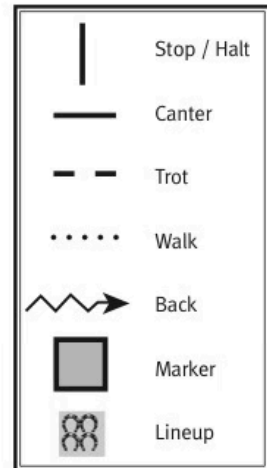

Class #181 Saddle Seat

LEVEL 1 • PATTERN B • Tests 3,10

Enter the arena to the left at a trot on the correct diagonal. Continue to the center of the straightaway. Halt.

Canter one circle to the right on the correct lead. Halt.

Trot on correct diagonal to the far end of the arena. Halt.

Reverse direction.

Trot on the correct diagonal to the center of the straightaway. Halt.

Canter one circle to the left on the correct lead. Halt.

Exit at a trot on correct diagonal.

This pattern may only be used for:

- 13 & Under
- 14 - 18
- 18 & Under
- 19 & Over

If used at a Regional or National Show, pattern may not be run from the lineup.