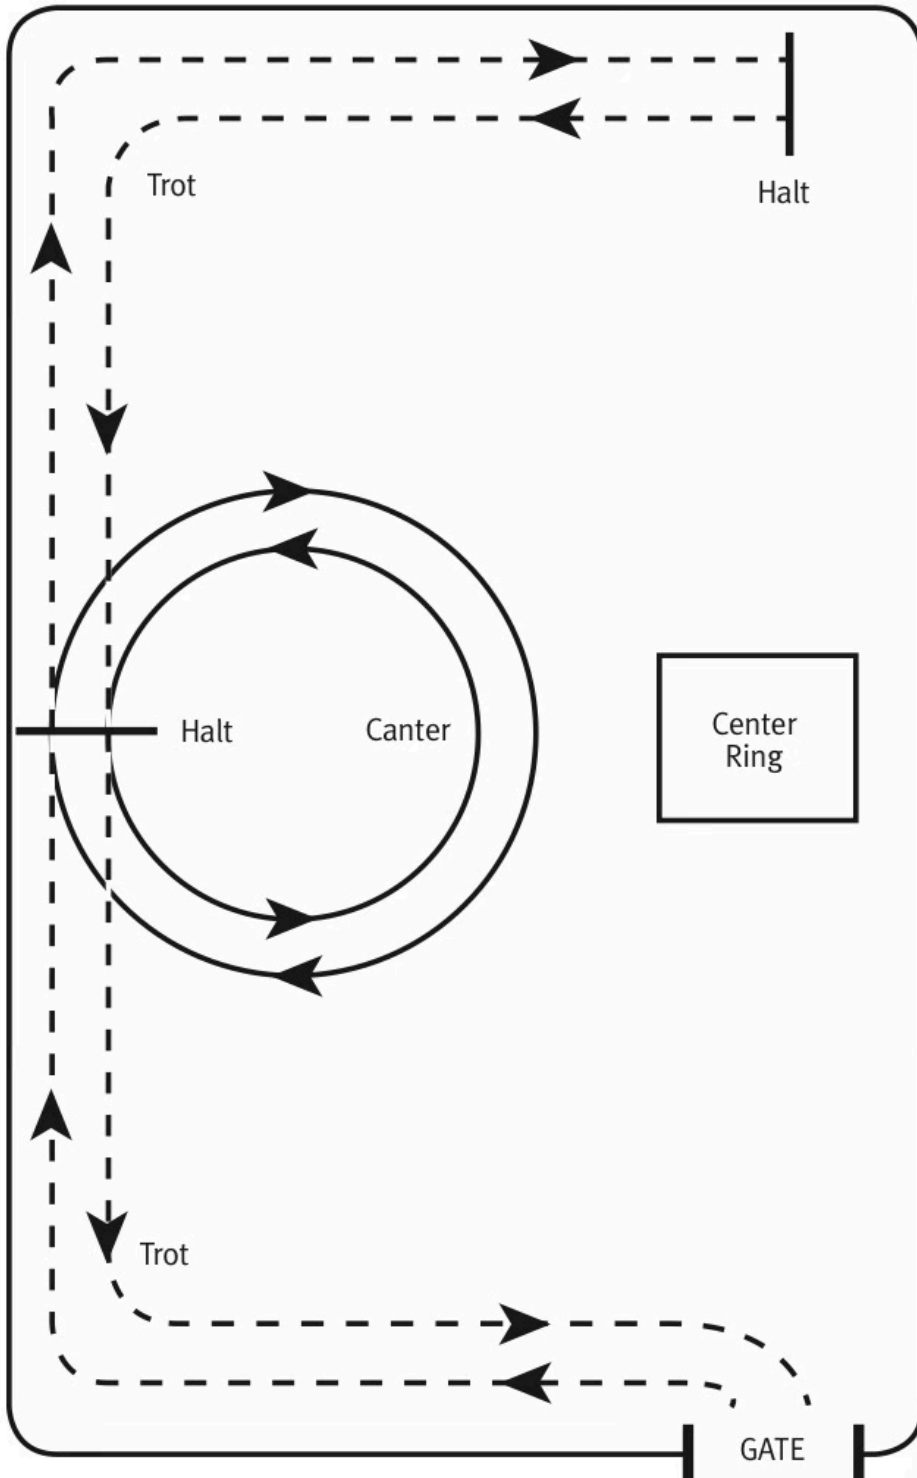

Class #181 Saddle Seat

LEVEL 1 • PATTERN B • Tests 3,10

Enter the arena to the left at a trot on the correct diagonal. Continue to the center of the straightaway. Halt.

Canter one circle to the right on the correct lead. Halt.

Trot on correct diagonal to the far end of the arena. Halt.

Reverse direction.

Trot on the correct diagonal to the center of the straightaway. Halt.

Canter one circle to the left on the correct lead. Halt.

Exit at a trot on correct diagonal.

This pattern may only be used for:

- 13 & Under
- 14 - 18
- 18 & Under
- 19 & Over

If used at a Regional or National Show, pattern may not be run from the lineup.