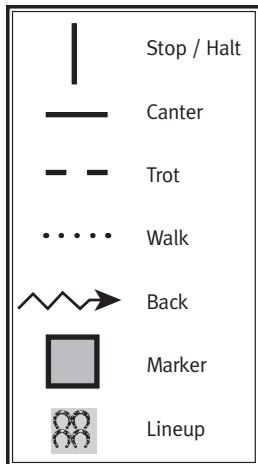

Saddle Seat

LEVEL 1 • PATTERN C • Tests 6,10

From the lineup, trot down the right hand straightaway showing two changes of diagonal. Begin on the right diagonal. Continue trotting to the center of the end. Halt.

Canter a circle on the left lead. Halt.

Trot from the center of the end down the opposite straightaway on the right diagonal. Return to the lineup without stopping, or continue to the exit at the trot.

This pattern may only be used for:

- 13 & Under
- 14 - 18
- 18 & Under
- 19 & Over

If used at a Regional or National Show, pattern may not be run from the lineup.