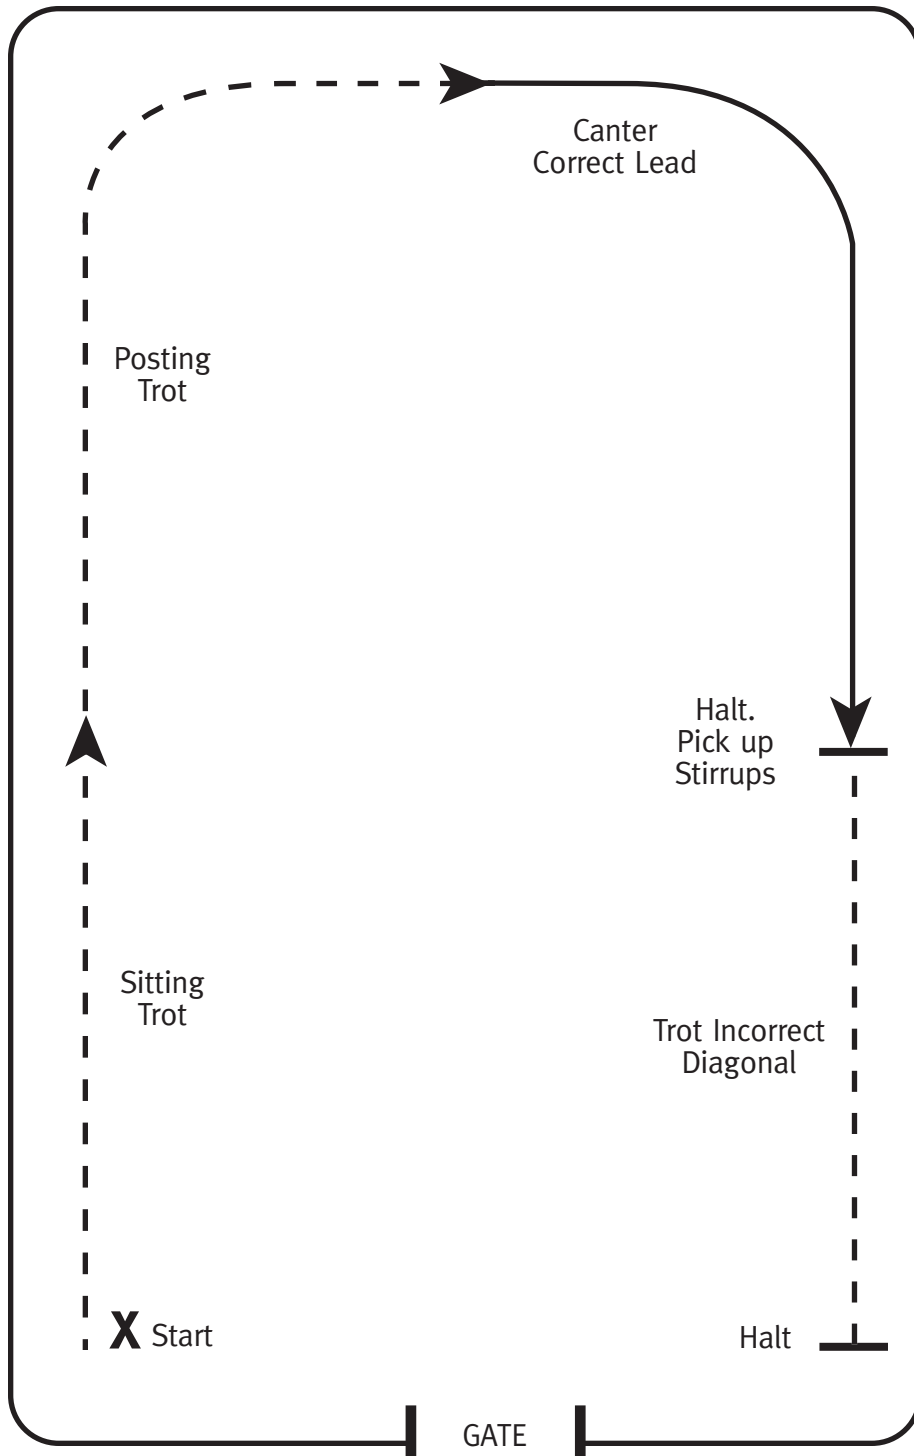

Hunter/Jumping Seat

LEVEL 3 • PATTERN LL

- Walk to the starting point.
- Drop stirrups.
- Pick up a sitting trot.
- Change to posting trot, correct diagonal.
- Canter correct lead.
- Halt. Pick up stirrups.
- Trot on the incorrect diagonal.
- Halt.
- Return to lineup or exit at a walk.

This pattern may only be used for:

- 14 - 18
- 18 & Under
- 19 & Over

*This pattern may **NOT** be used for:*

- 13 & Under
- 14 & Under

If used at a Regional or National Show, pattern may not be run from the lineup.