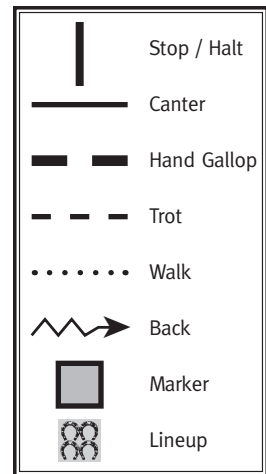

Hunter/Jumping Seat

LEVEL 3 • PATTERN LL

- Walk to the starting point.
- Drop stirrups.
- Pick up a sitting trot.
- Change to posting trot, correct diagonal.
- Canter correct lead.
- Halt. Pick up stirrups.
- Trot on the incorrect diagonal.
- Halt.
- Return to lineup or exit at a walk.

This pattern may only be used for:

- 14 - 18
- 18 & Under
- 19 & Over

*This pattern may **NOT** be used for:*

- 13 & Under
- 14 & Under

If used at a Regional or National Show, pattern may not be run from the lineup.